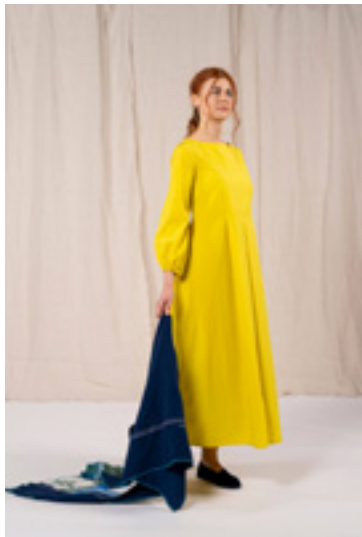

# SPRING

In some spring games with an archery analogy, we begin to have the search and order of one theme and fall about. The day is a bright spring. The sunny landscape and occasional rain seem to make a small, thin stream in the world more clear and light.

The morning get light and light, spring time comes to us now, it's Spring in light and a gentle dawn, characterized by fading shadows and slowly but steadily returning green trees. All of a sudden, green foliage pushes up from the ground. Memory starts on the most beautiful in one way, bringing the same ground with such a fresh look of green that it compares the body and mind to be in view for the summer adventures ahead.